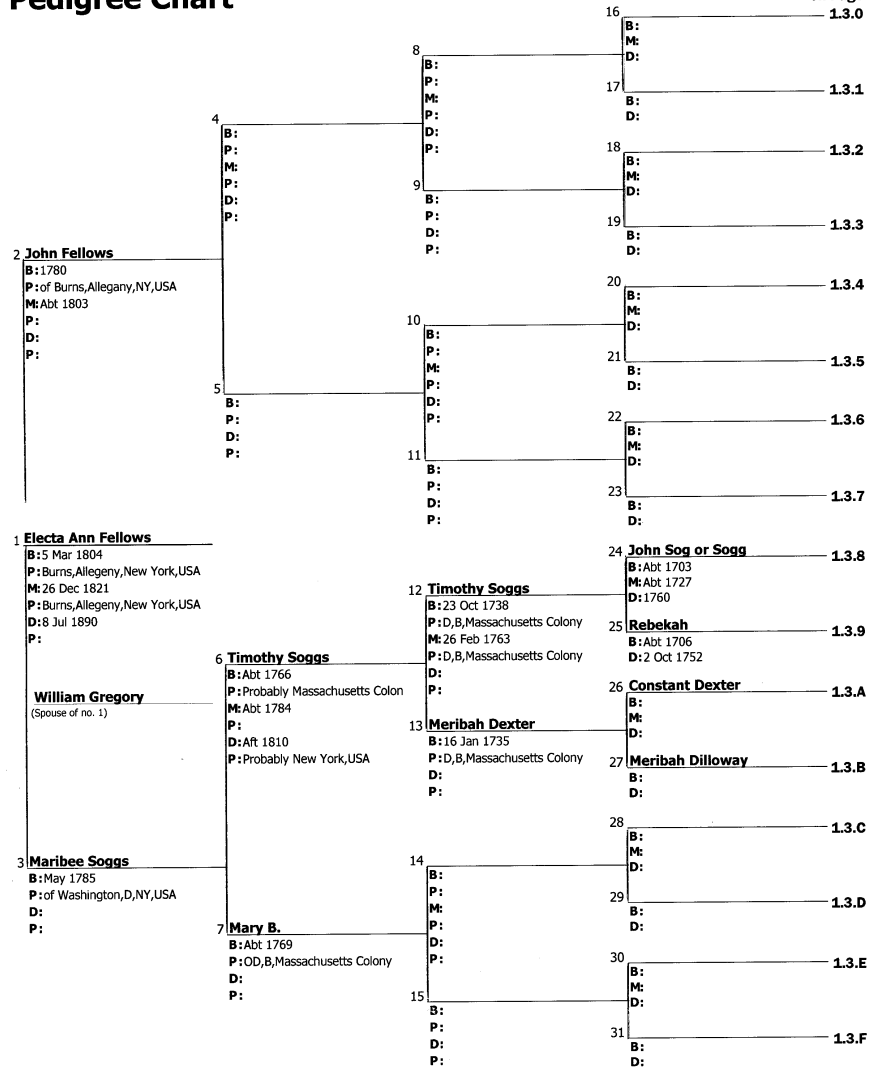

Part 1

Hales Family Pedigree Charts

Frank and Eugenie Pettersson Hales	1
Stephen Hales	1.0
Mary Ann Hales	1.1
William Gregory	1.2
Electa Ann Fellows	1.3
William Burgess	1.4
Mariah Pulsipher	1.5
James Harvey Heath	1.6
Hulda Mariah Holden	1.7
Pehr Olofsson	1.8
Christina Helena Olofsson	1.9
John Donnison Merrington	1.A
Ann Lacey	1.B
John Carter Preston	1.C
Mary Ann Newby	1.D
Leigh Barnes	1.E
Martha Jane Samuel	1.F

Pedigree Chart

Continued
on Page

Pedigree Chart

Continued
on Page

12 Oct 2004

Pedigree Chart

Continued
on Page

14 Oct 2004

Pedigree Chart

Continued
on Page

12 Oct 2004

Pedigree Chart

Continued
on Page
1.3.0

12 Oct 2004

Pedigree Chart

Continued
on Page

Pedigree Chart

Continued
on Page

12 Oct 2004

Pedigree Chart

Continued
on Page
1.6.0

12 Oct 2004

Pedigree Chart

Continued
on Page
1.7.0