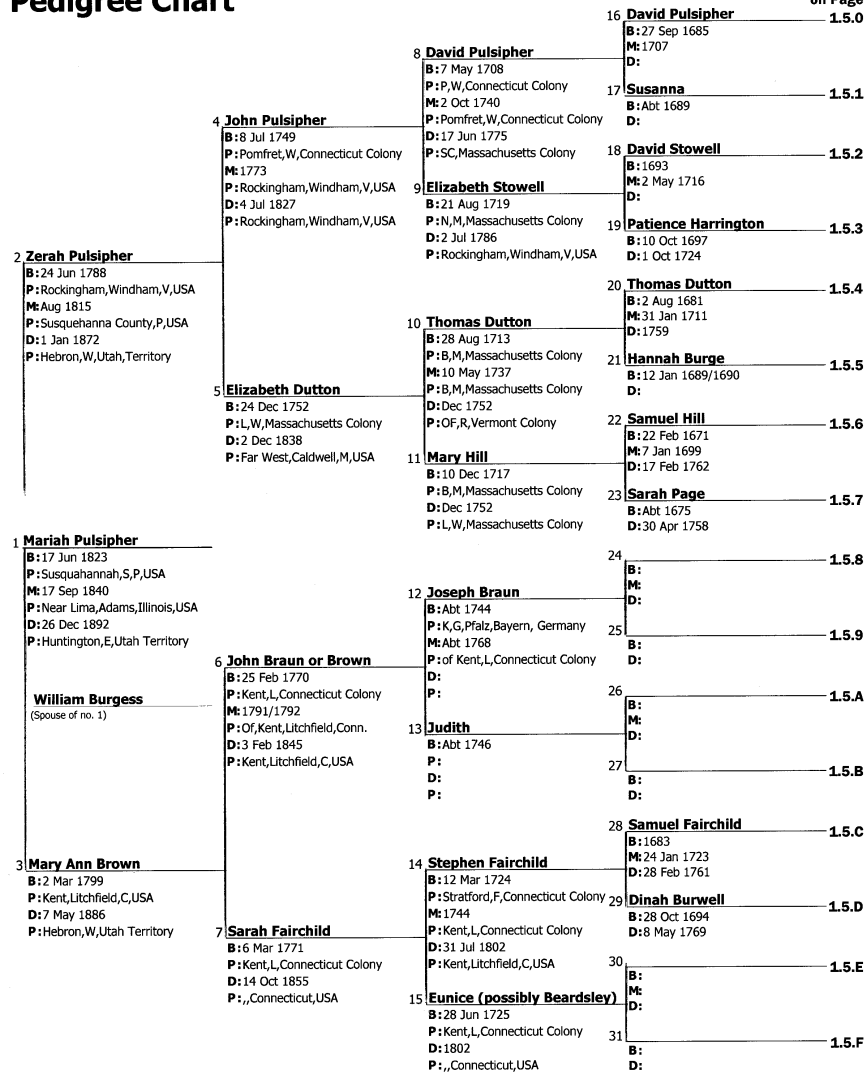

Part 1

Hales Family Pedigree Charts

Frank and Eugenie Pettersson Hales	1
Stephen Hales	1.0
Mary Ann Hales	1.1
William Gregory	1.2
Electa Ann Fellows	1.3
William Burgess	1.4
Mariah Pulsipher	1.5
James Harvey Heath	1.6
Hulda Mariah Holden	1.7
Pehr Olofsson	1.8
Christina Helena Olofsson	1.9
John Donnison Merrington	1.A
Ann Lacey	1.B
John Carter Preston	1.C
Mary Ann Newby	1.D
Leigh Barnes	1.E
Martha Jane Samuel	1.F

Pedigree Chart

Continued
on Page

Pedigree Chart

Continued
on Page

12 Oct 2004

Pedigree Chart

Continued
on Page

14 Oct 2004

Pedigree Chart

Continued
on Page

12 Oct 2004

Pedigree Chart

Continued
on Page
1.3.0

12 Oct 2004

Pedigree Chart

Continued
on Page

Pedigree Chart

Continued
on Page

12 Oct 2004

Pedigree Chart

Continued
on Page
1.6.0

12 Oct 2004

Pedigree Chart

Continued
on Page
1.7.0