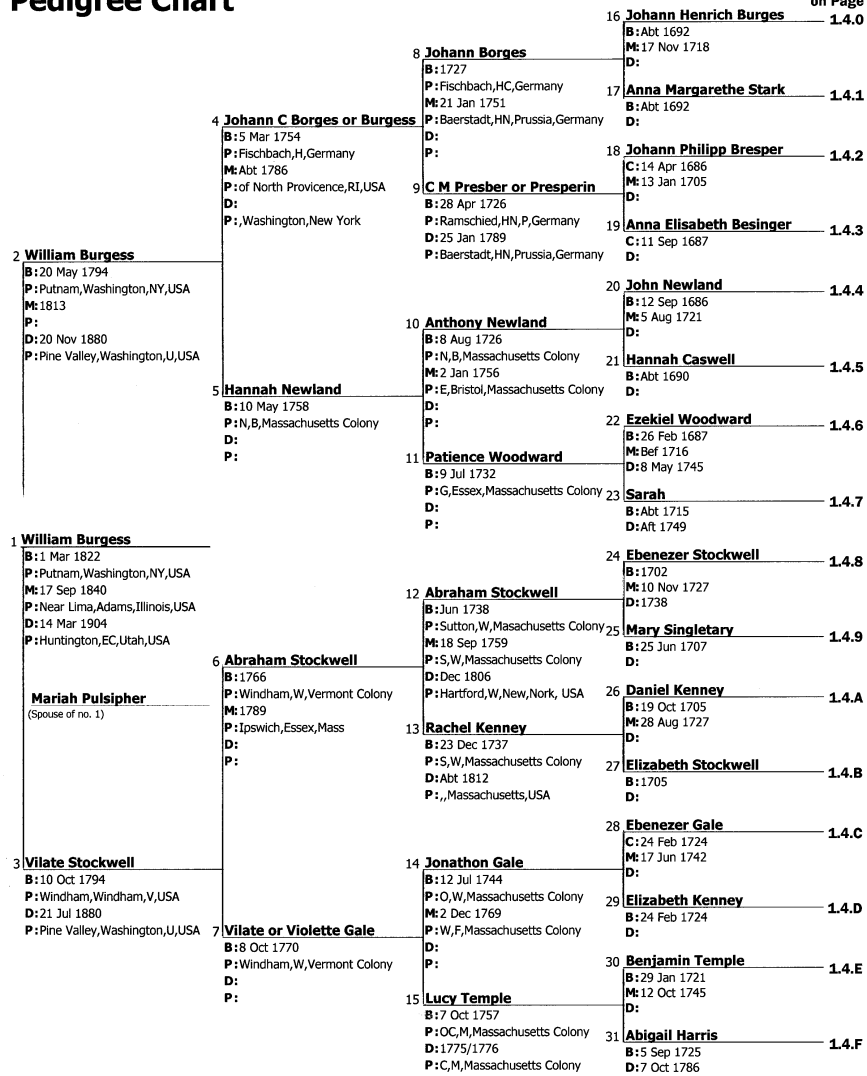

Pedigree Chart

Continued
on Page

12 Oct 2004

Pedigree Chart

Continued
on Page
1.3.0

12 Oct 2004

Pedigree Chart

Continued
on Page

Pedigree Chart

Continued
on Page

12 Oct 2004

Pedigree Chart

Continued
on Page
1.6.0

12 Oct 2004

Pedigree Chart

Continued
on Page
1.7.0