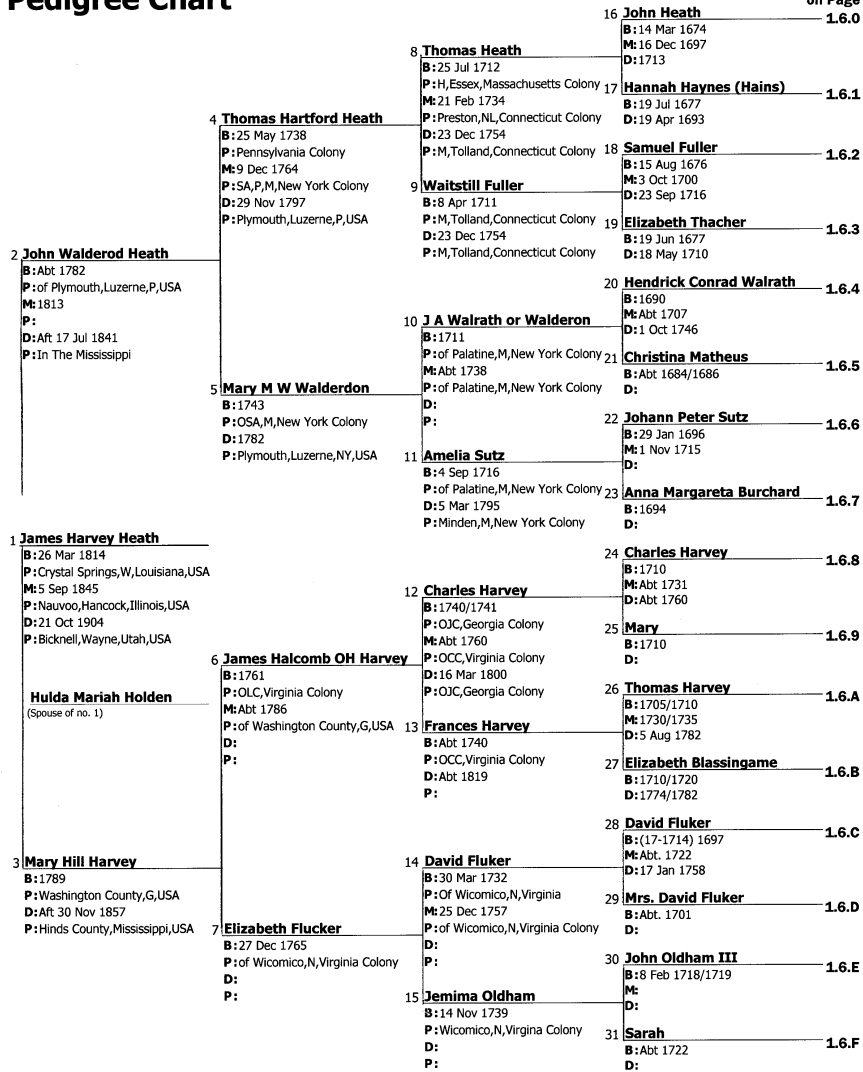

Pedigree Chart

Continued
on Page

12 Oct 2004

Pedigree Chart

Continued
on Page
1.3.0

12 Oct 2004

Pedigree Chart

Continued
on Page

Pedigree Chart

Continued
on Page

12 Oct 2004

Pedigree Chart

Continued
on Page
1.6.0

12 Oct 2004

Pedigree Chart

Continued
on Page
1.7.0

12 Oct 2004

Pedigree Chart

Continued
on Page
1.8.0

12 Oct 2004

Pedigree Chart

Continued
on Page
1.9.0

12 Oct 2004

Pedigree Chart