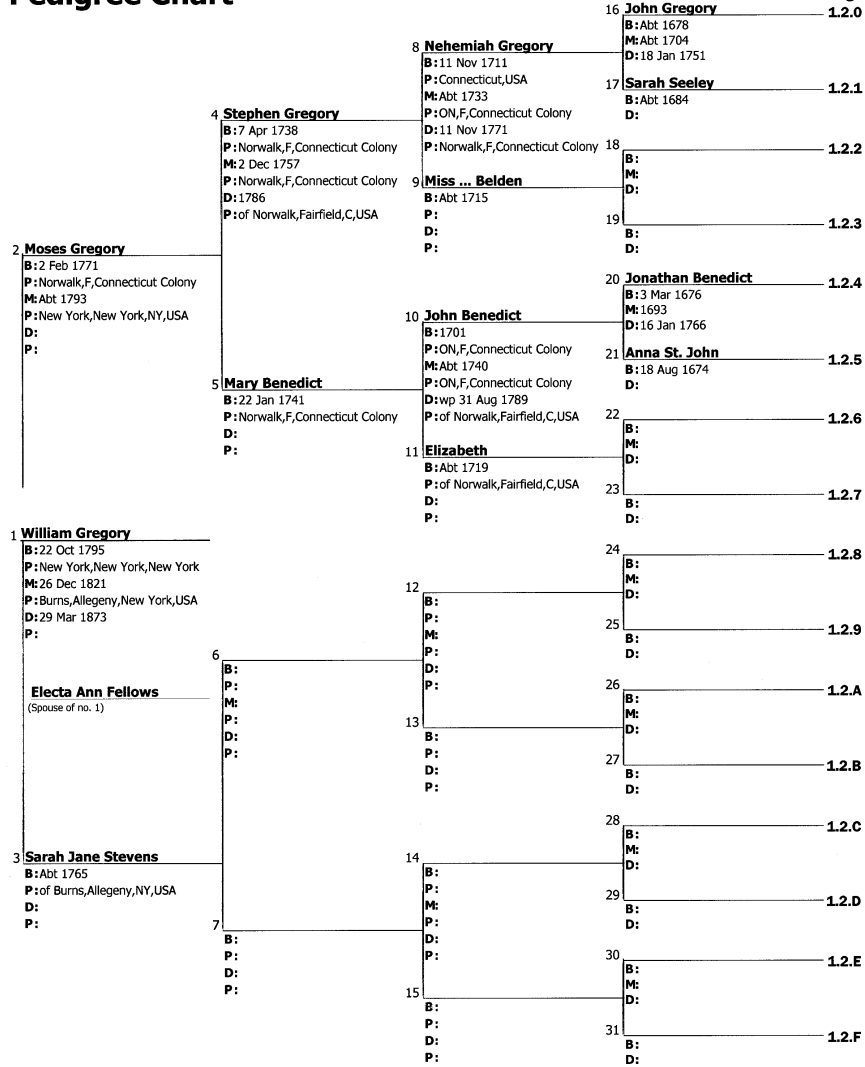

Part 1

Hales Family Pedigree Charts

Frank and Eugenie Pettersson Hales	1
Stephen Hales	1.0
Mary Ann Hales	1.1
William Gregory	1.2
Electa Ann Fellows	1.3
William Burgess	1.4
Mariah Pulsipher	1.5
James Harvey Heath	1.6
Hulda Mariah Holden	1.7
Pehr Olofsson	1.8
Christina Helena Olofsson	1.9
John Donnison Merrington	1.A
Ann Lacey	1.B
John Carter Preston	1.C
Mary Ann Newby	1.D
Leigh Barnes	1.E
Martha Jane Samuel	1.F

Pedigree Chart

Continued
on Page

Pedigree Chart

Continued
on Page

12 Oct 2004

Pedigree Chart

Continued
on Page

14 Oct 2004

Pedigree Chart

Continued
on Page

12 Oct 2004

Pedigree Chart

Continued
on Page
1.3.0

12 Oct 2004

Pedigree Chart

Continued
on Page