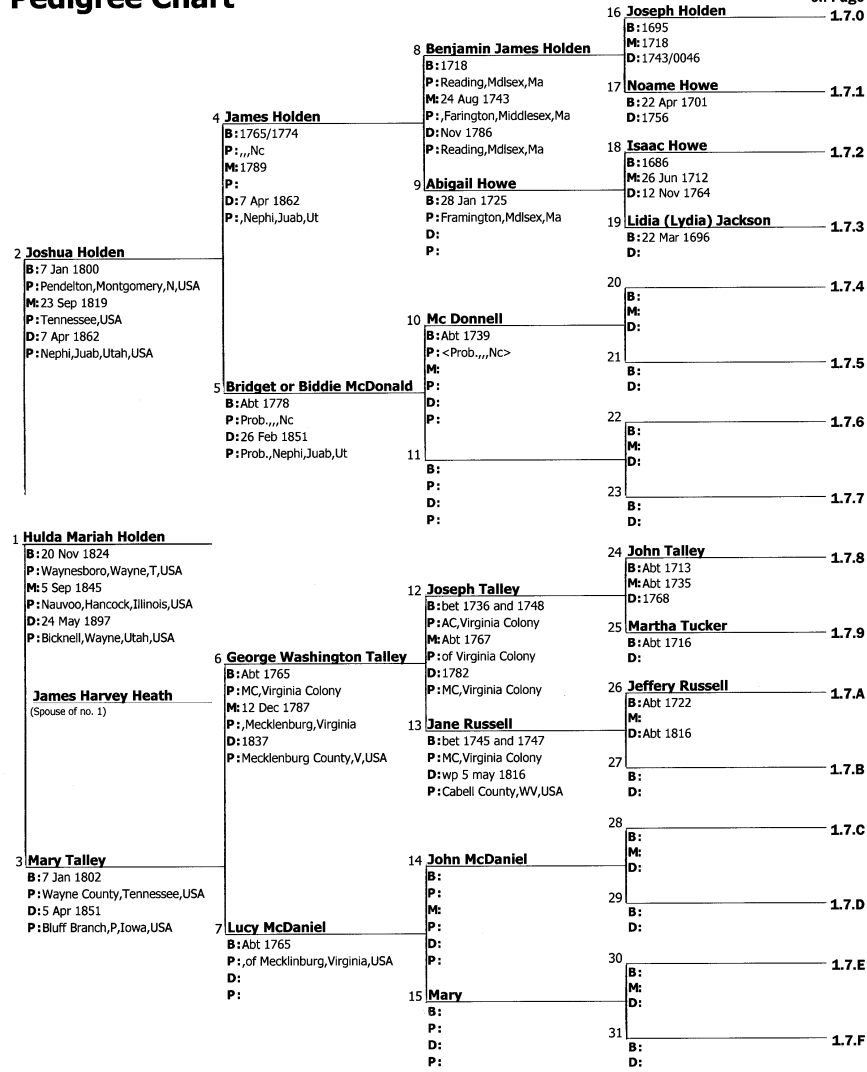

Part 1

Hales Family Pedigree Charts

Frank and Eugenie Pettersson Hales	1
Stephen Hales	1.0
Mary Ann Hales	1.1
William Gregory	1.2
Electa Ann Fellows	1.3
William Burgess	1.4
Mariah Pulsipher	1.5
James Harvey Heath	1.6
Hulda Mariah Holden	1.7
Pehr Olofsson	1.8
Christina Helena Olofsson	1.9
John Donnison Merrington	1.A
Ann Lacey	1.B
John Carter Preston	1.C
Mary Ann Newby	1.D
Leigh Barnes	1.E
Martha Jane Samuel	1.F

Pedigree Chart

Continued
on Page

12 Oct 2004

Pedigree Chart

Continued
on Page
1.3.0

12 Oct 2004

Pedigree Chart

Continued
on Page

Pedigree Chart

Continued
on Page

12 Oct 2004

Pedigree Chart

Continued
on Page
1.6.0

12 Oct 2004

Pedigree Chart

Continued
on Page
1.7.0

12 Oct 2004

Pedigree Chart

Continued
on Page
1.8.0

12 Oct 2004

Pedigree Chart

Continued
on Page
1.9.0

12 Oct 2004

Pedigree Chart