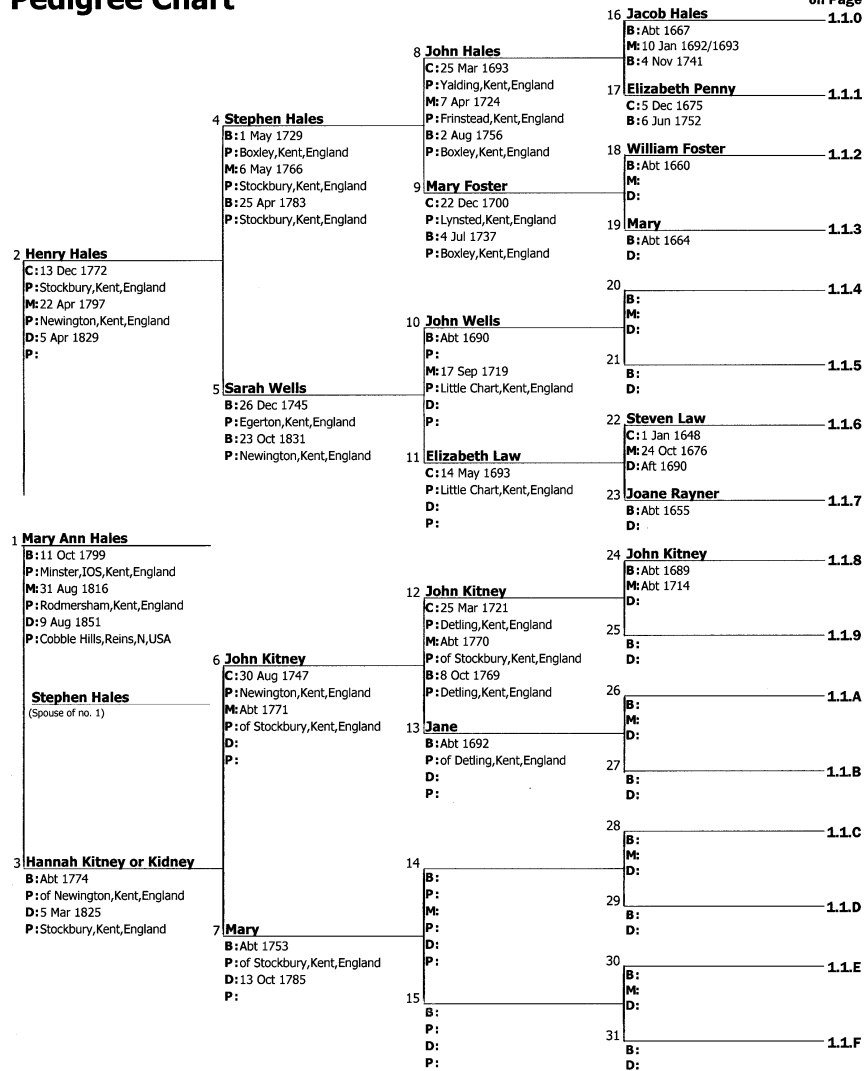

Part 1

Hales Family Pedigree Charts

Frank and Eugenie Pettersson Hales	1
Stephen Hales	1.0
Mary Ann Hales	1.1
William Gregory	1.2
Electa Ann Fellows	1.3
William Burgess	1.4
Mariah Pulsipher	1.5
James Harvey Heath	1.6
Hulda Mariah Holden	1.7
Pehr Olofsson	1.8
Christina Helena Olofsson	1.9
John Donnison Merrington	1.A
Ann Lacey	1.B
John Carter Preston	1.C
Mary Ann Newby	1.D
Leigh Barnes	1.E
Martha Jane Samuel	1.F

Pedigree Chart

Continued
on Page

Pedigree Chart

Continued
on Page

12 Oct 2004

Pedigree Chart

Continued
on Page

14 Oct 2004

Pedigree Chart

Continued
on Page

12 Oct 2004

Pedigree Chart

Continued
on Page
1.3.0

12 Oct 2004

Pedigree Chart

Continued
on Page