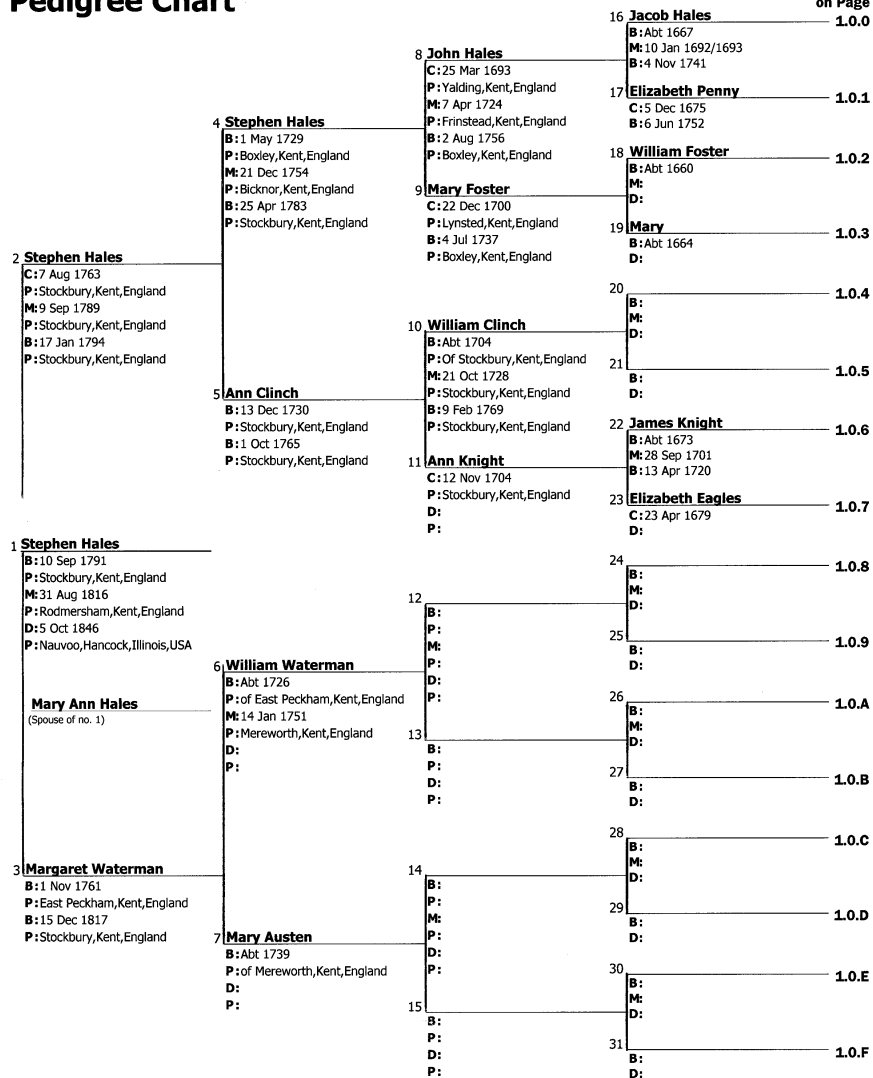

Part 1

Hales Family Pedigree Charts

Frank and Eugenie Pettersson Hales	1
Stephen Hales	1.0
Mary Ann Hales	1.1
William Gregory	1.2
Electa Ann Fellows	1.3
William Burgess	1.4
Mariah Pulsipher	1.5
James Harvey Heath	1.6
Hulda Mariah Holden	1.7
Pehr Olofsson	1.8
Christina Helena Olofsson	1.9
John Donnison Merrington	1.A
Ann Lacey	1.B
John Carter Preston	1.C
Mary Ann Newby	1.D
Leigh Barnes	1.E
Martha Jane Samuel	1.F

Pedigree Chart

Continued
on Page

Pedigree Chart

Continued
on Page

12 Oct 2004

Pedigree Chart

Continued
on Page

14 Oct 2004