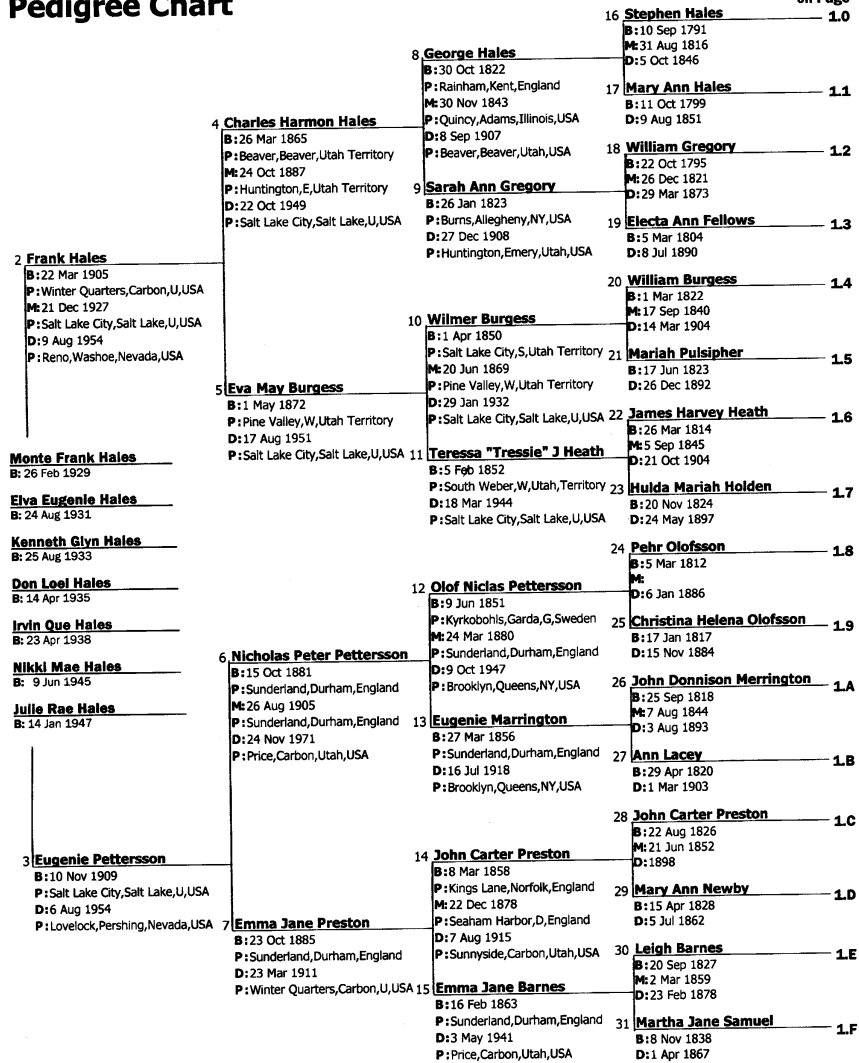

Part 1

Hales Family Pedigree Charts

Frank and Eugenie Pettersson Hales	1
Stephen Hales	1.0
Mary Ann Hales	1.1
William Gregory	1.2
Electa Ann Fellows	1.3
William Burgess	1.4
Mariah Pulsipher	1.5
James Harvey Heath	1.6
Hulda Mariah Holden	1.7
Pehr Olofsson	1.8
Christina Helena Olofsson	1.9
John Donnison Merrington	1.A
Ann Lacey	1.B
John Carter Preston	1.C
Mary Ann Newby	1.D
Leigh Barnes	1.E
Martha Jane Samuel	1.F

Pedigree Chart

Continued
on Page

Pedigree Chart

Continued
on Page

12 Oct 2004

Pedigree Chart

Continued
on Page

14 Oct 2004