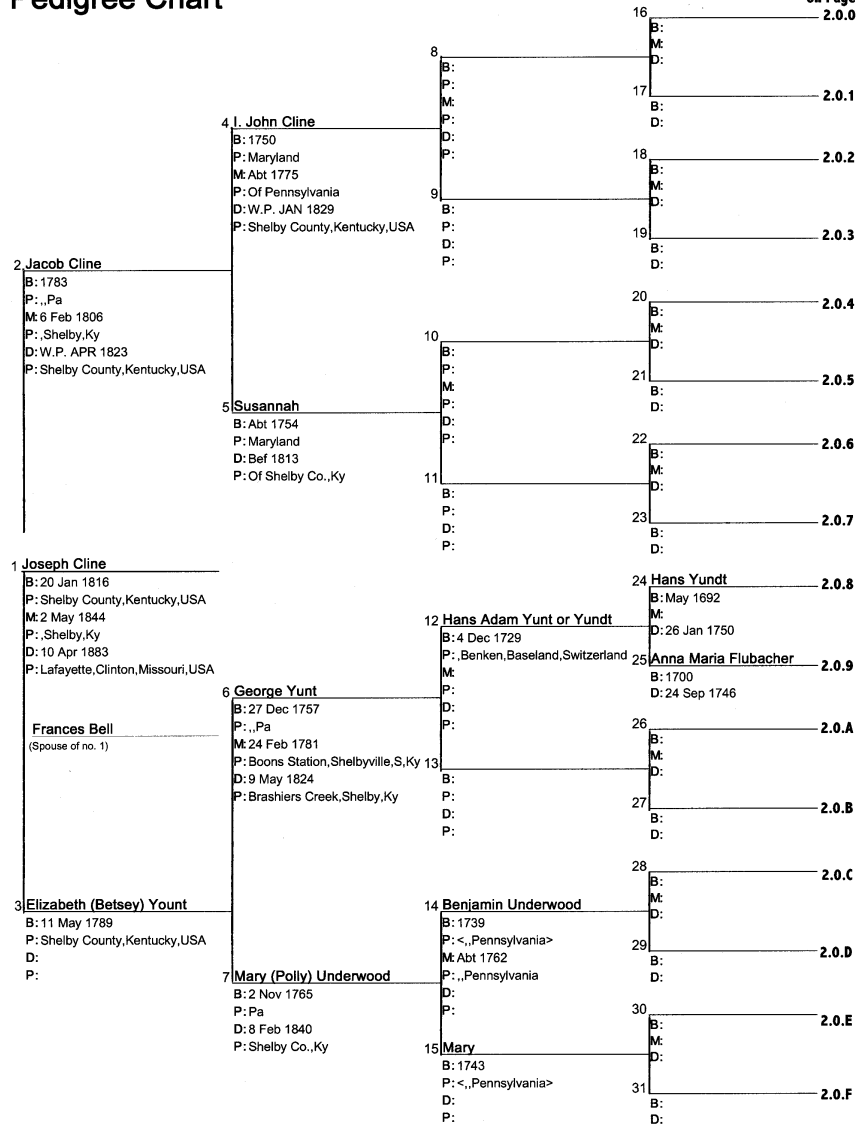

Pedigree Chart

Continued
on Page
2.0.0

28 Apr 2006